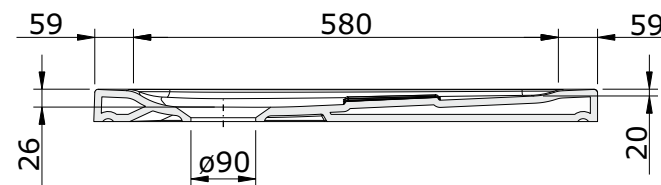

Waterline  
cod.: 107512  
ver.: 02

descrição: base de duche 140x70x5  
description: shower tray 140x70x5  
description: receveur de douche 140x70x5

sanindusa®

face não vidrada  
No glazed face  
Côté non émaillé

The presented products follow technical specifications from SANINDUSA.  
The dimensions of the pieces are subject to natural ceramic tolerances and variations and will be always orientative.  
We reserve the right to introduce technical improvements in our products without previous advice.