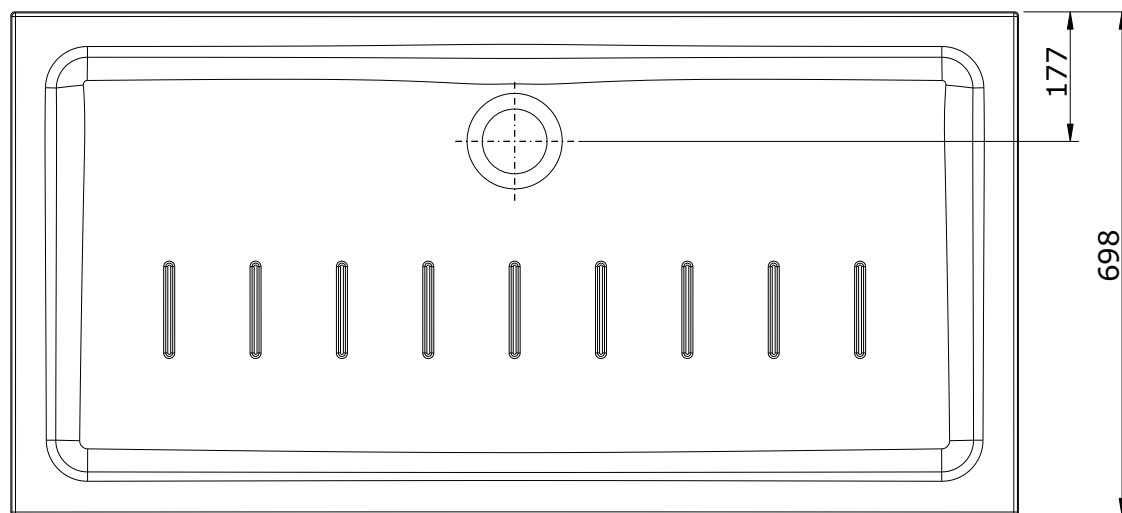

Waterline  
cod.: 107512  
ver.: 02

descrição: base de duche 140x70x5  
description: shower tray 140x70x5  
description: receveur de douche 140x70x5

sanindusa®

face não vidrada  
No glazed face  
Côté non émaillé

The presented products follow technical specifications from SANINDUSA.  
The dimensions of the pieces are subject to natural ceramic tolerances and variations and will be always orientative.  
We reserve the right to introduce technical improvements in our products without previous advice.